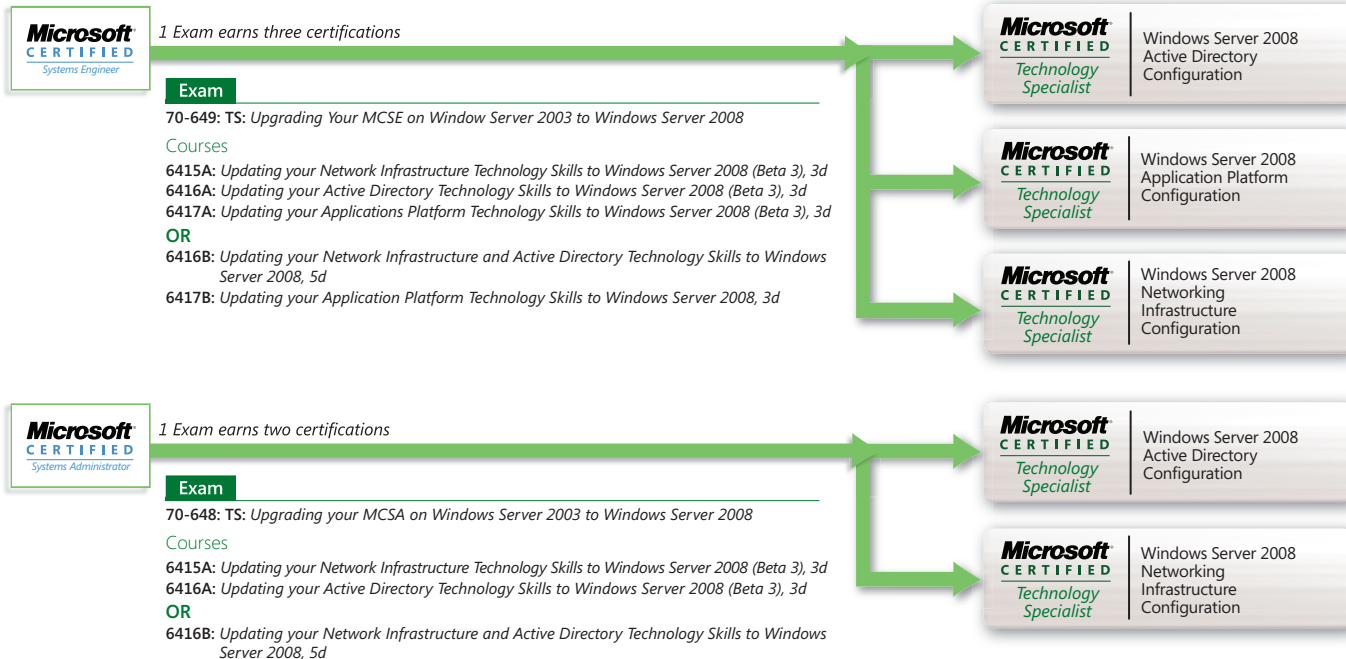

Enterprise
Administrator

Exam

70-647: PRO: Windows Server 2008 Enterprise Administrator

Courses

- 6435A: Designing a Windows Server 2008 Network Infrastructure, 5d
- 6436A: Designing a Windows Server 2008 Active Directory Infrastructure and Services, 5d
- 6437A: Designing a Windows Server 2008 Applications Platform Infrastructure, 3d

Windows Server 2008 Certification Upgrade paths

WINDOWS SERVER SKILLS TRANSITION - ONE TRANSITION EXAM EARNS MULTIPLE MCTS CERTIFICATIONS

Concise path for the Windows Server 2003 MCSE, MCSA IT Pro to transition skills and credentials to the credentials for Windows Server 2008